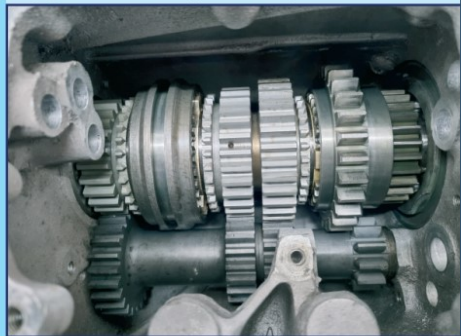

Est 1969

The Transmission Specialist

Gearboxes, Diffs and Overdrives

For All MGs

Supplied or Fitted

12 month/12,000 mile guarantee

Customers own unit repaired or exchanged

Upgrades to competition specification